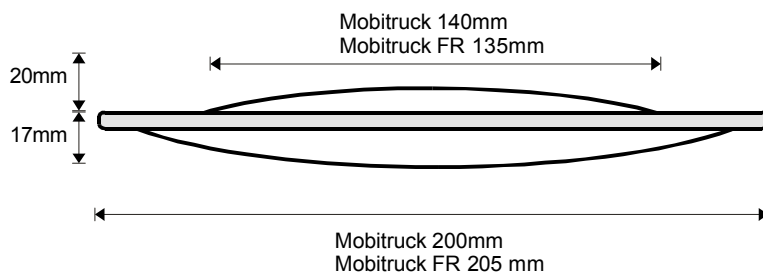

MOBITRUCK

Flache Aluminiumeinbauleuchte bestückt mit 2x10 Watt Xelogen - Lampen

MOBITRUCK

Mobitruck is an extremely flat recessed luminaire made out of aluminium with a PC prismatic diffuser. Two 10 watt Xelogen lamps will provide adequate illumination and last four times longer than ordinary halogen lamps.

MOBITRUCK FR

Mobitruck FR IP 54 is an extremely flat recessed luminaire made out of aluminium with a PC prismatic diffuser. A rubber seal ring between prismatic cover and chassis fulfills the protection class IP54.